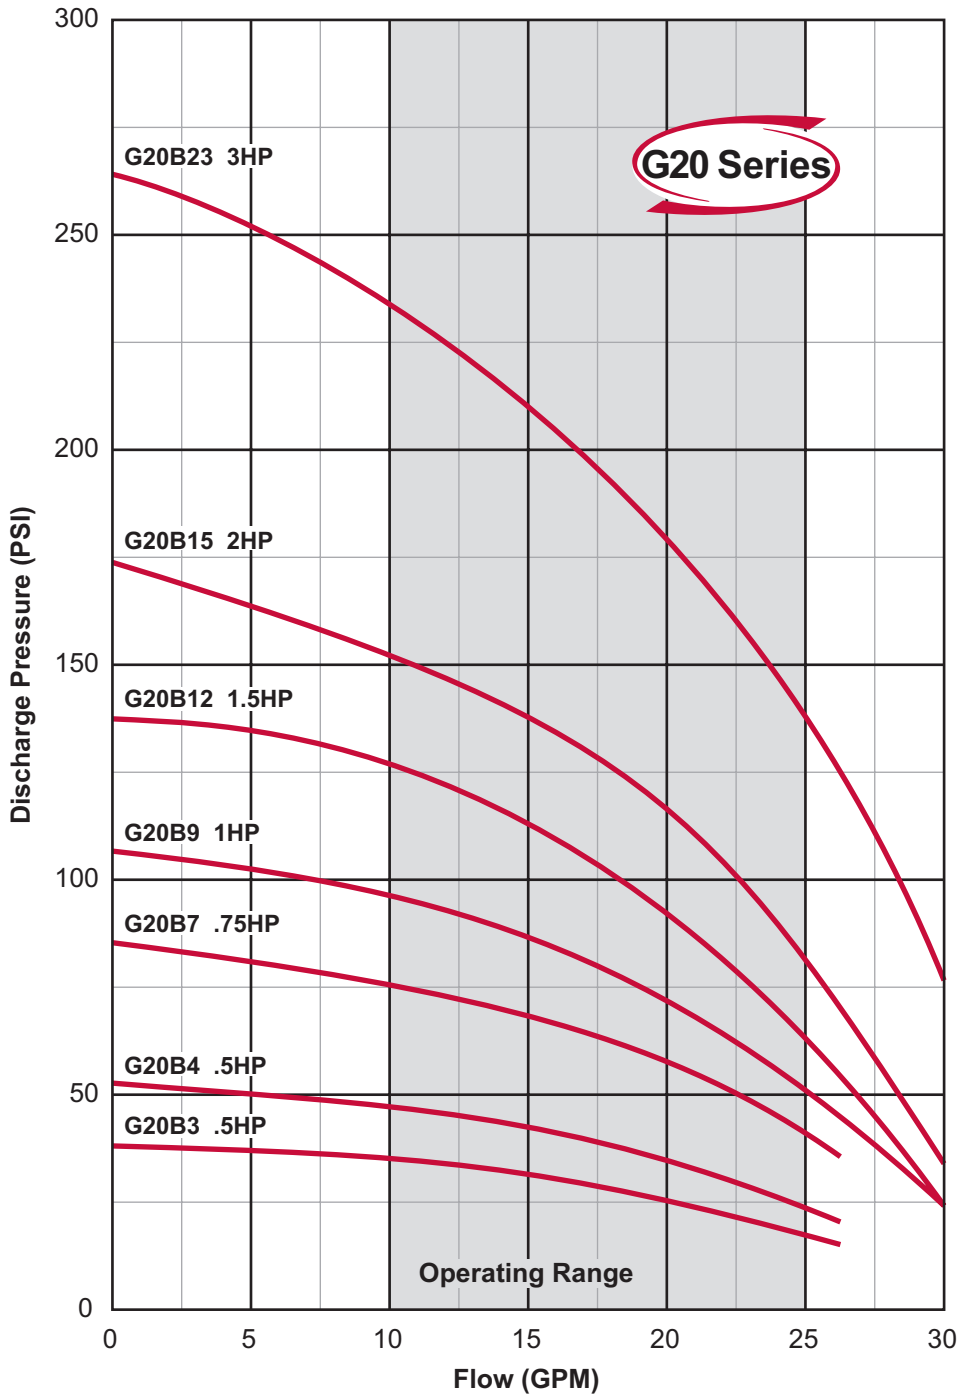

There when you need us most

EZ Series

BOOSTER CURVES

Note:

Curves are based on 60 Hz 3450 rpm motors. 50 Hz 2875 rpm curves are available. These curves are for general guidance only, individual pump curves are available upon request. A certified curve may be requested for an additional cost. Webtrol will build pumps to fit your specific needs, contact factory for pricing.