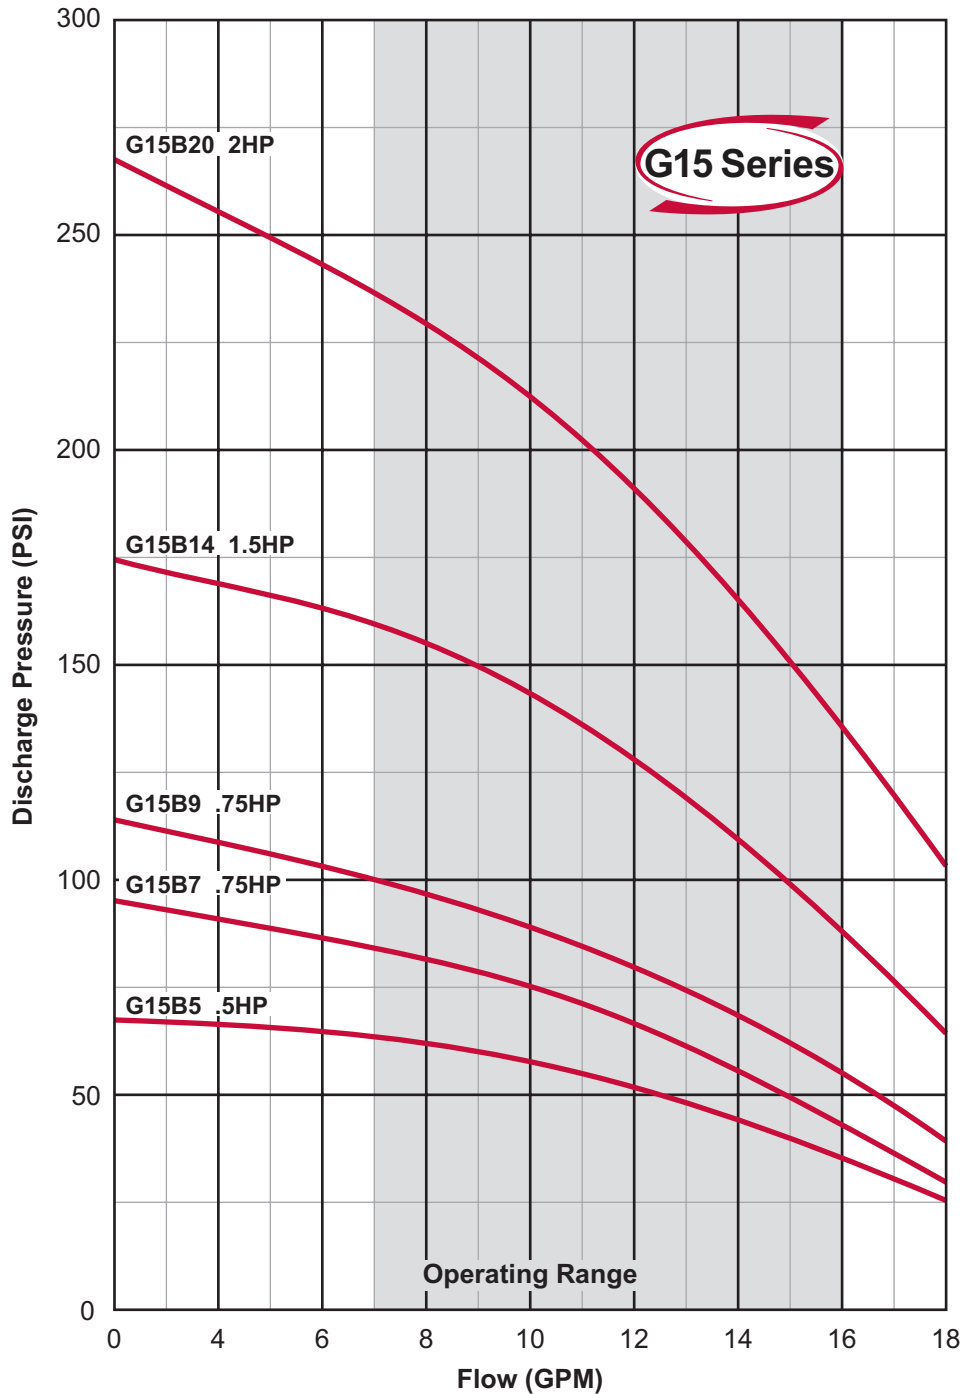

## BOOSTER CURVES

**EZ**Series

**Note:**

Curves are based on 60 Hz 3450 rpm motors. 50 Hz 2875 rpm curves are available. These curves are for general guidance only, individual pump curves are available upon request. A certified curve may be requested for an additional cost. Webtrol will build pumps to fit your specific needs, contact factory for pricing.