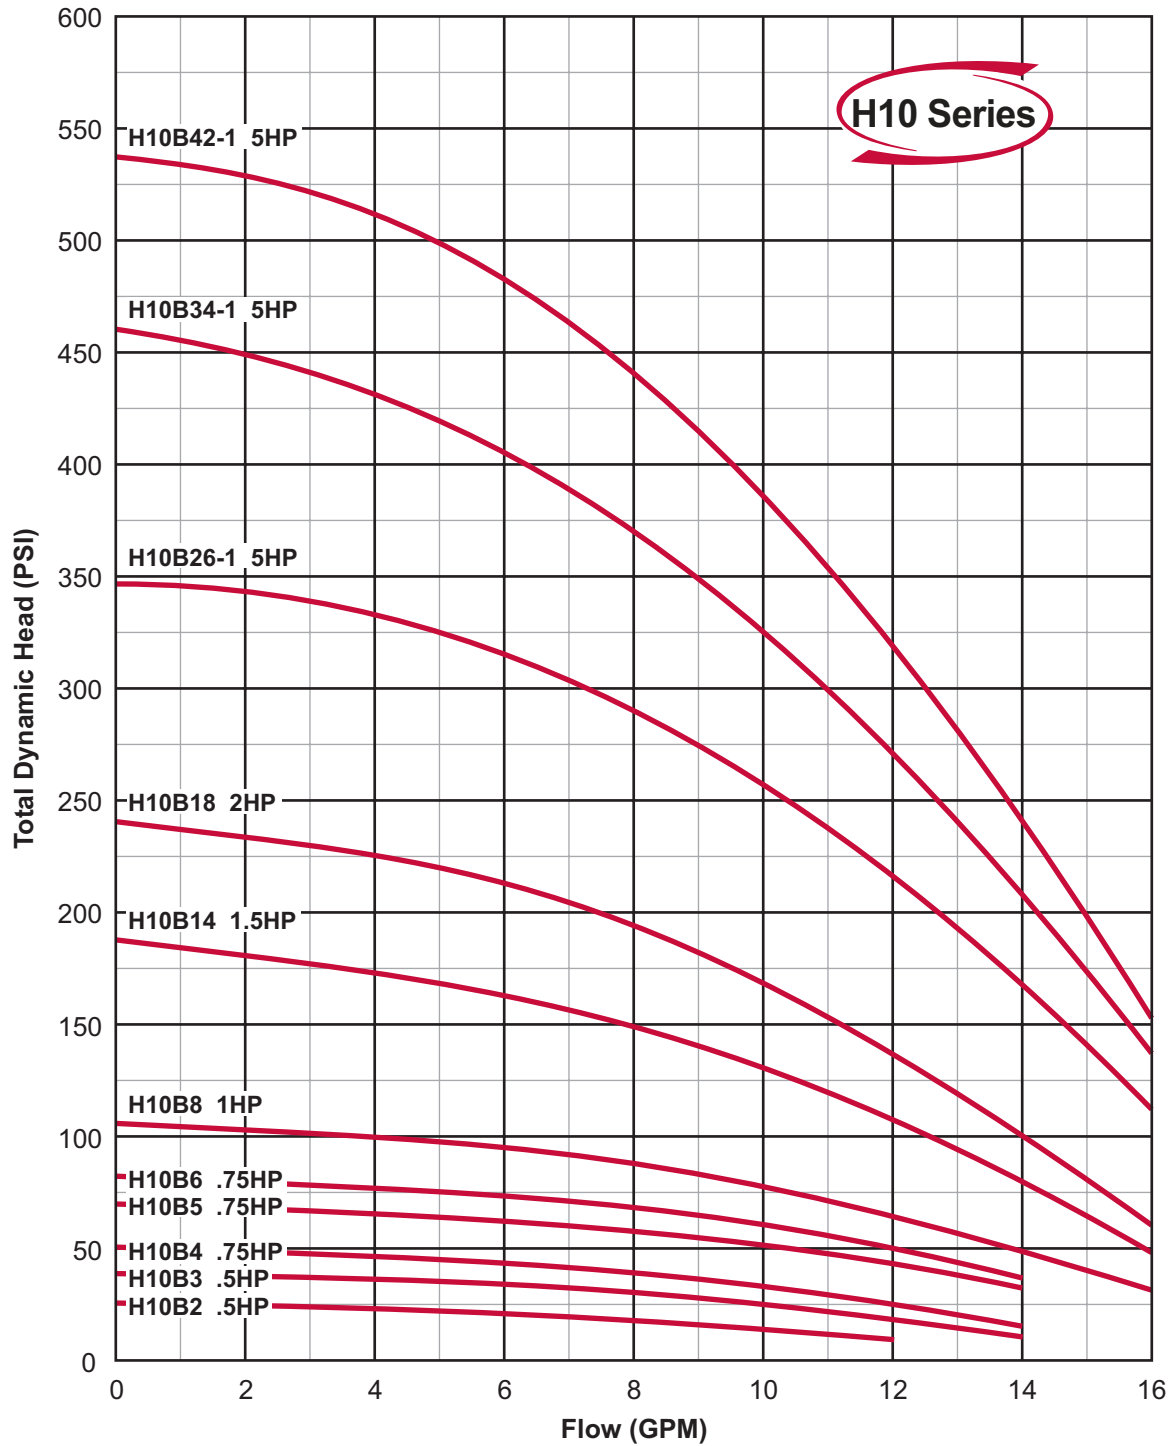

There when you need us most

BOOSTER CURVES

EZSeries

Note:

Curves are based on 60 Hz 3450 rpm motors. 50 Hz 2875 rpm curves are available. These curves are for general guidance only, individual pump curves are available upon request. A certified curve may be requested for an additional cost. Webtrol will build pumps to fit your specific needs, contact factory for pricing.