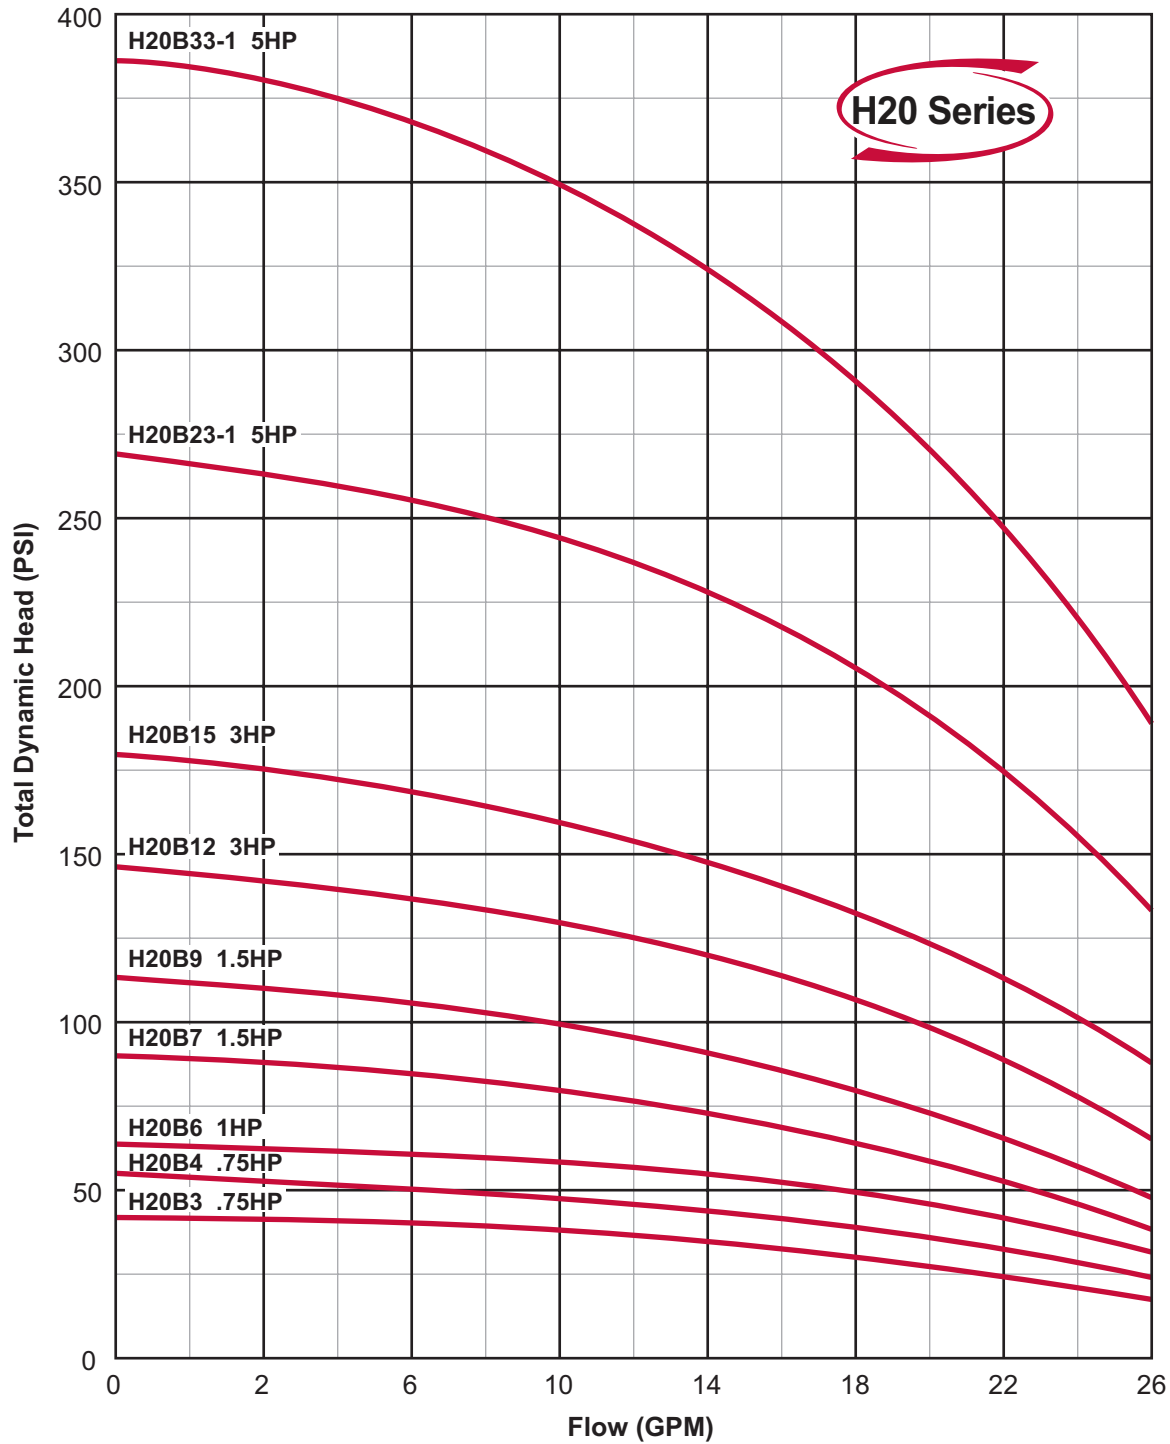

There when you need us most

BOOSTER CURVES

EZSeries

Note:

Curves are based on 60 Hz 3450 rpm motors. 50 Hz 2875 rpm curves are available. These curves are for general guidance only, individual pump curves are available upon request. A certified curve may be requested for an additional cost. Webtrol will build pumps to fit your specific needs, contact factory for pricing.