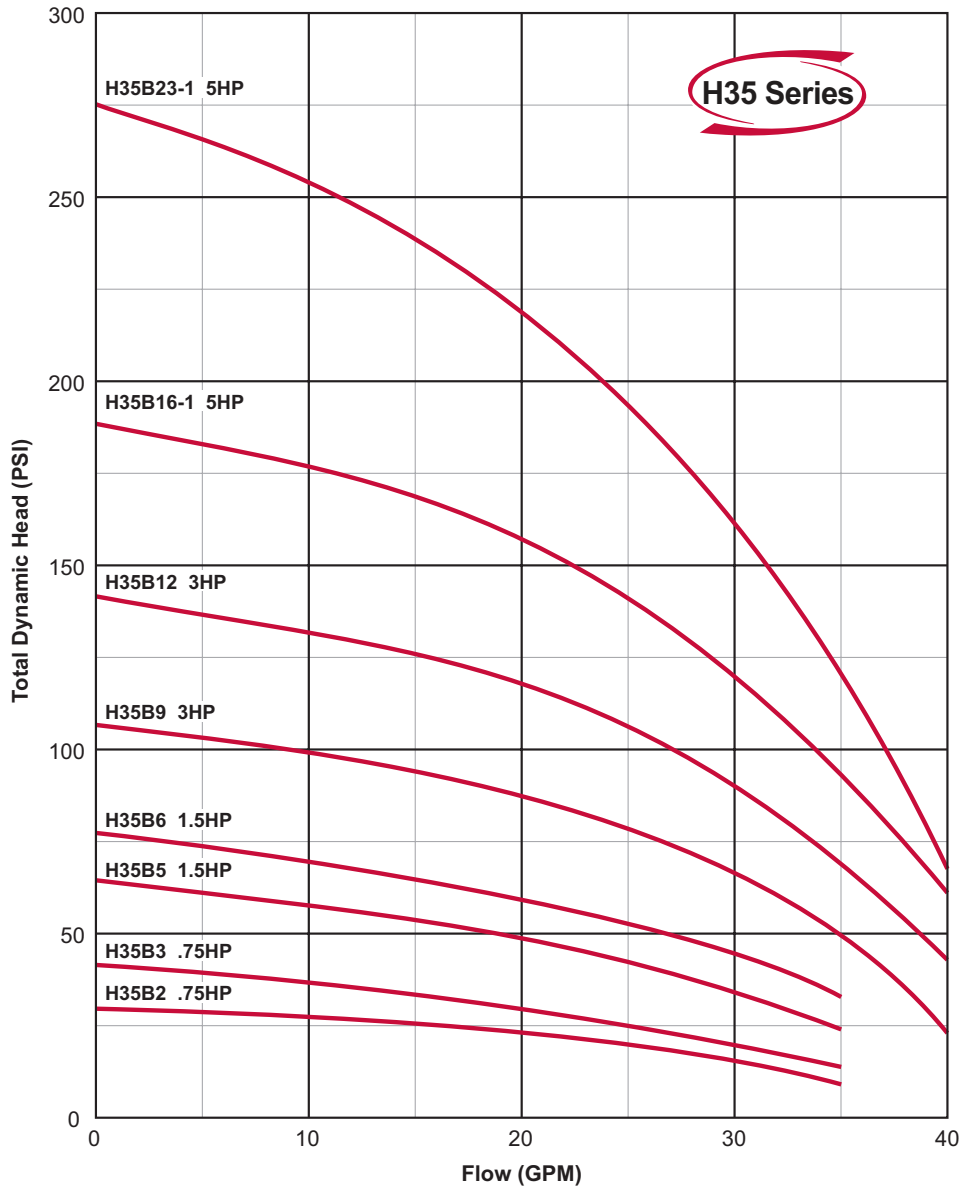

There when you need us most

EZSeries

BOOSTER CURVES

Note:

Curves are based on 60 Hz 3450 rpm motors. 50 Hz 2875 rpm curves are available. These curves are for general guidance only, individual pump curves are available upon request. A certified curve may be requested for an additional cost. Webtrol will build pumps to fit your specific needs, contact factory for pricing.