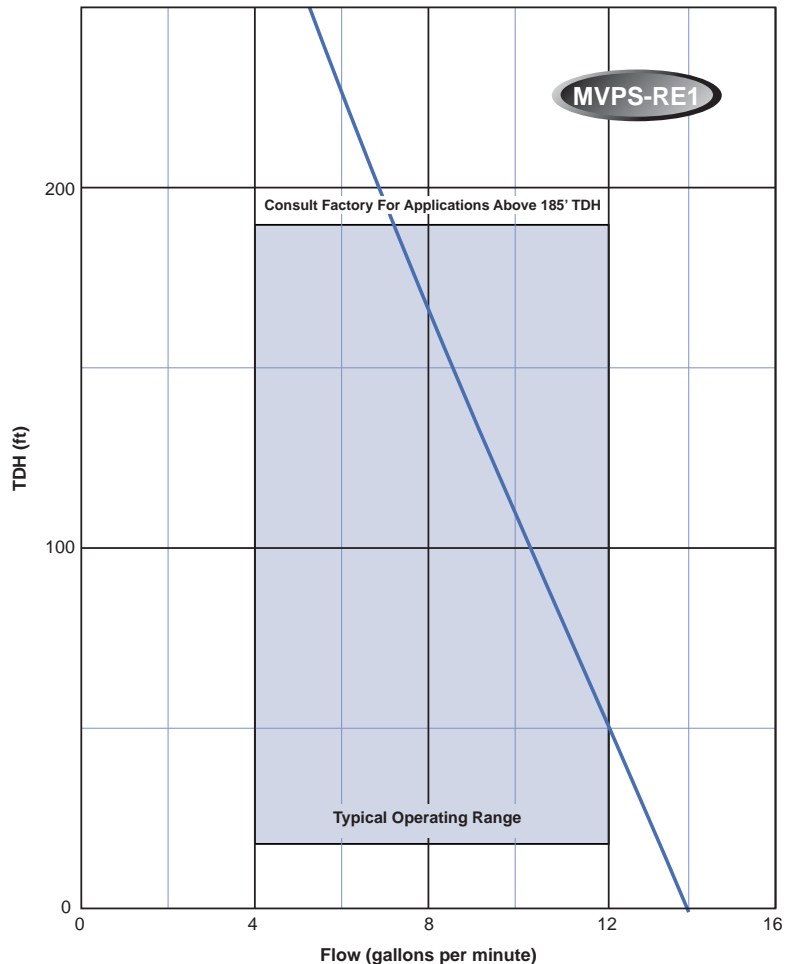

Visit : www.Webtrol.com to see our complete line of onsite products