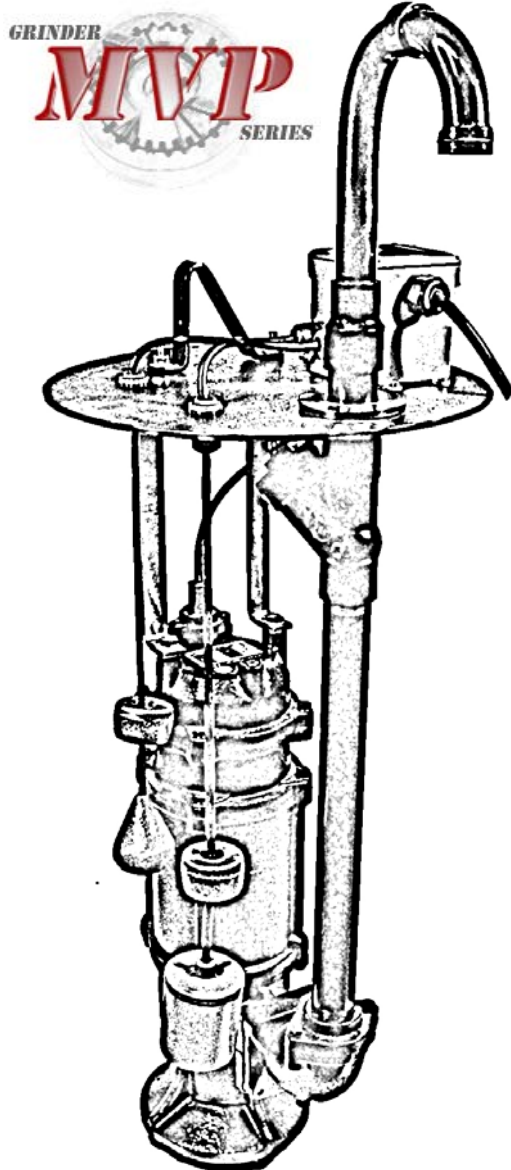

Model	HP	Volt	Phase	Hz	Amps	RPM	Discharge	Dimensions (L x W x H)	Weight
MVPS-RE1	1.5	230	1	60	8.0	1750	1.25"	18.75" x 16.75" x 47.25"	100 lbs.

ELECTRICAL QUICK DISCONNECT

- Water tight, 6 pin quick electrical disconnect for easy replacement of existing E/One® GP200 & GP2000 systems

JUNCTION BOX

- Provides water-tight location for all electrical connections

MVPS15CE PUMP FEATURES:

- Low speed, high torque non-jamming grinder
- Hardened, anti wear grinding ring and cutter
- Produces higher pressures to assure flow against high head
- Ideal for installation on flat, hilly, rocky or wet sites
- Potted epoxy cord seal
- Continuous duty motor
- Built in thermal overload with automatic reset

CHECK VALVE:

- Heavy duty, constructed from PVC
- Anti-siphon protection

PRESSURE RELIEF:

- Factory set at 100 psi so no damage to system can occur

CONTROL FLOATS:

- Pump control and high water alarm switch
- Standard "off the shelf" floats for easy service
- Wired directly into quick disconnect receptacle

Specifications are subject to change without notice.

Webtrol Quality Pumps, a division of Weber Industries, Inc
8417 New Hampshire, St. Louis, MO, 63123 1-800-769-PUMPS (7867)

Visit : www.Webtrol.com to see our complete line of onsite products