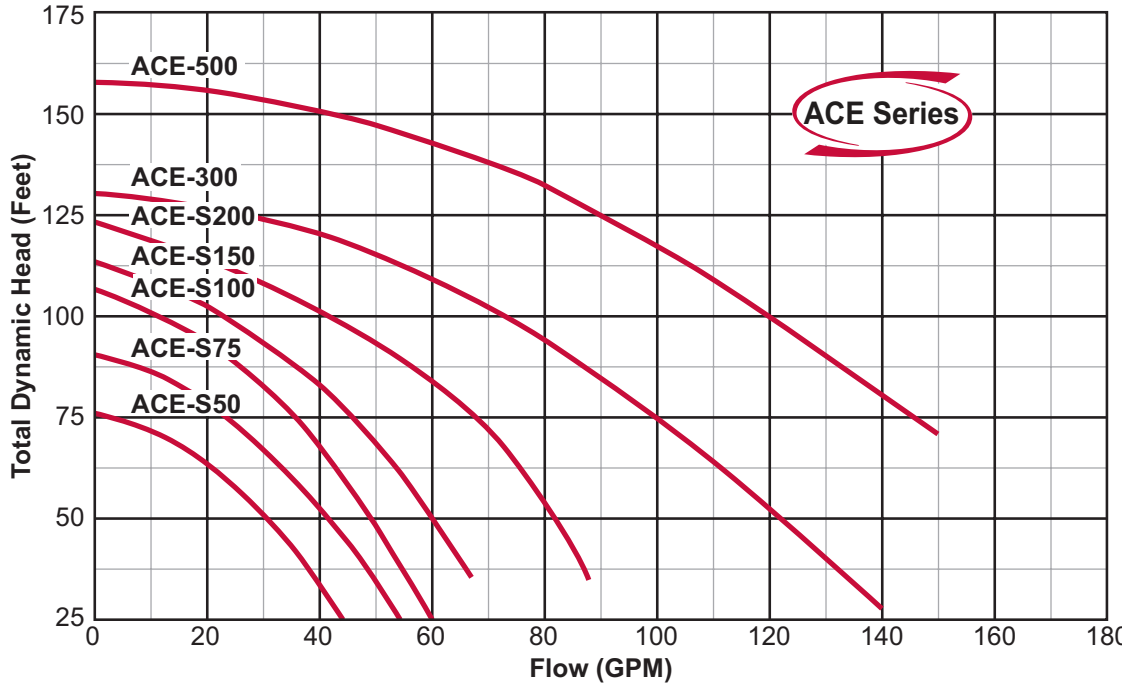

ACE Series

ACE CENTRIFUGAL PUMP Performance Curves & Dimensions