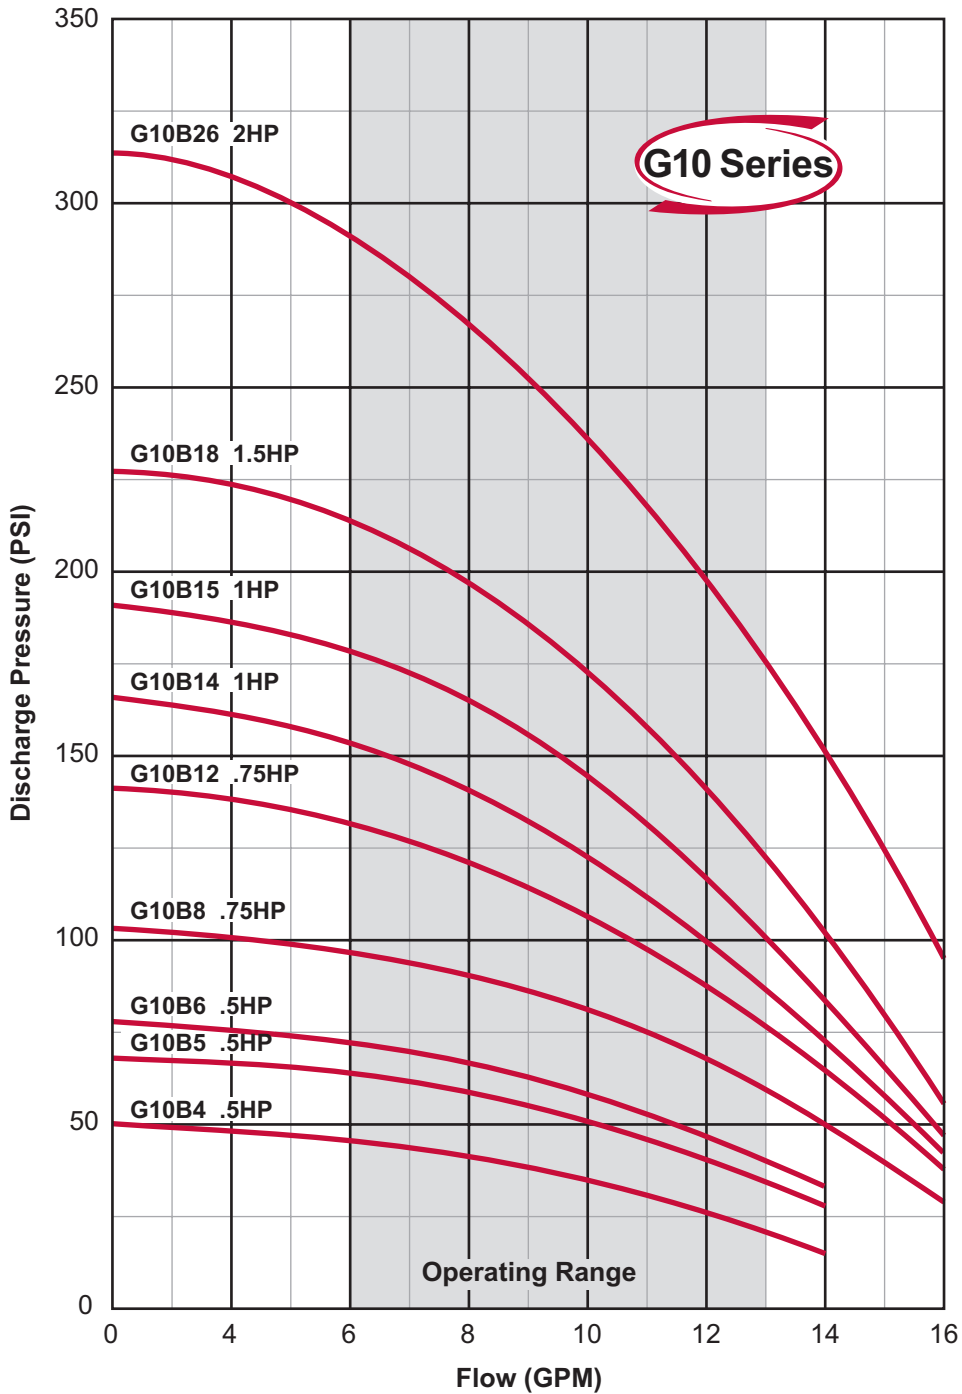

## BOOSTER CURVES

**Note:**

Curves are based on 60 Hz 3450 rpm motors. 50 Hz 2875 rpm curves are available. These curves are for general guidance only, individual pump curves are available upon request. A certified curve may be requested for an additional cost. Webtrol will build pumps to fit your specific needs, contact factory for pricing.