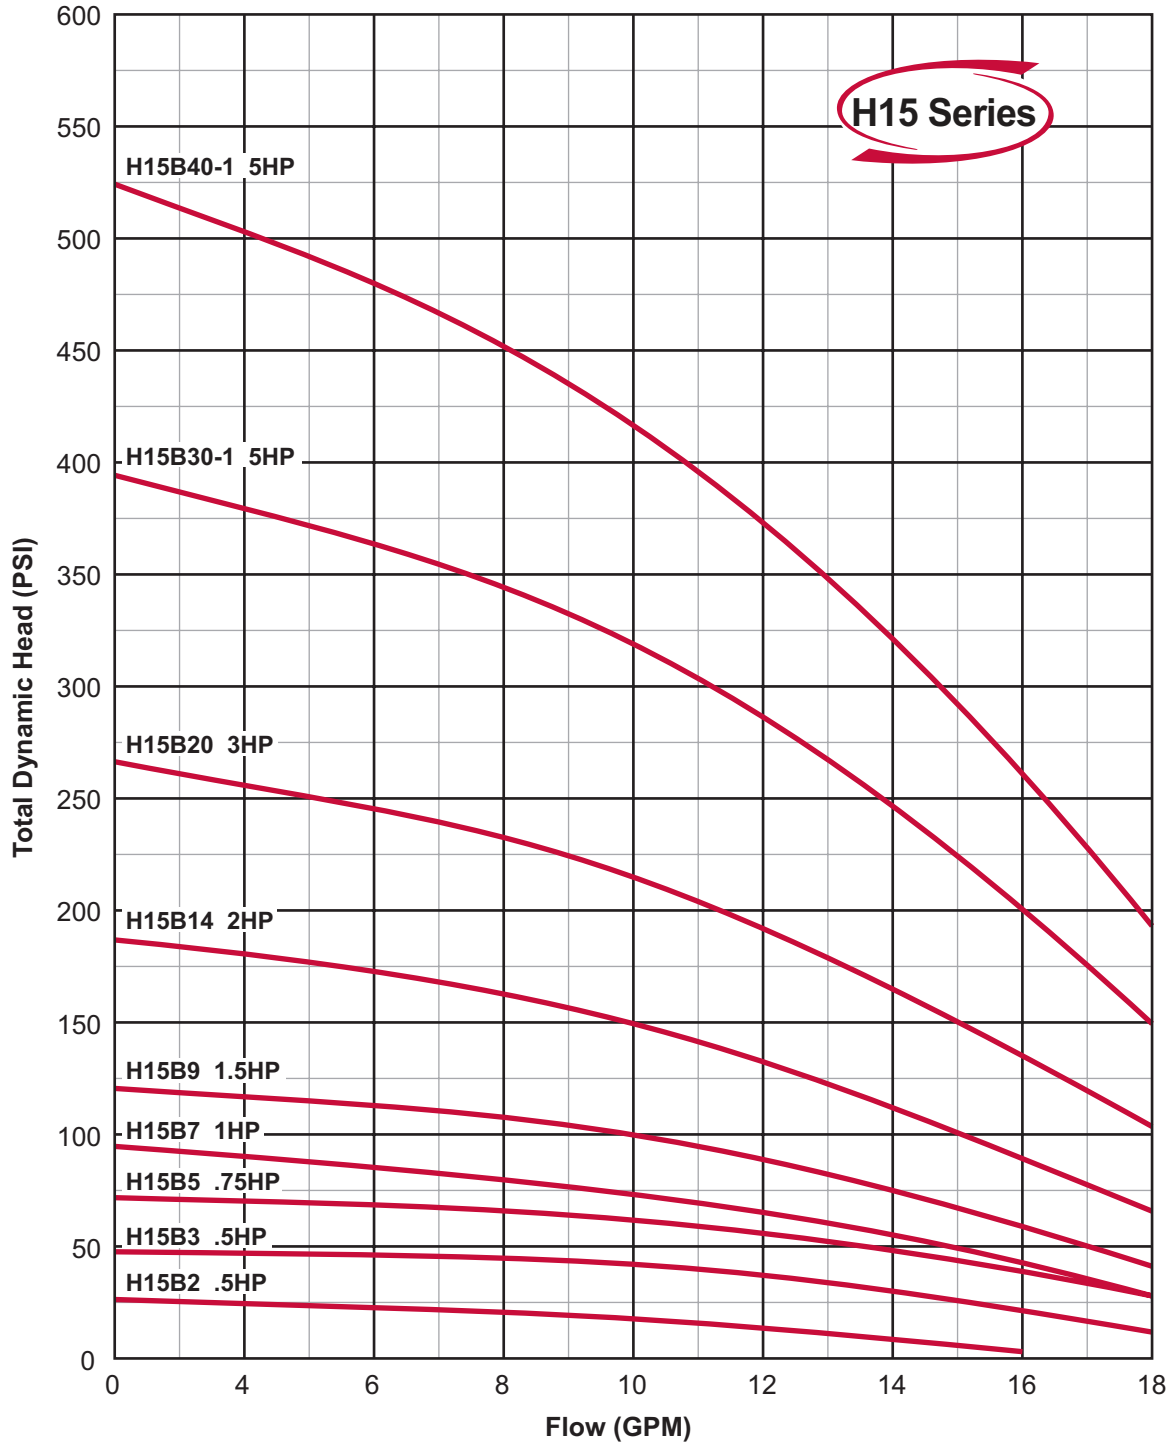

## BOOSTER CURVES

**Note:**

Curves are based on 60 Hz 3450 rpm motors. 50 Hz 2875 rpm curves are available. These curves are for general guidance only, individual pump curves are available upon request. A certified curve may be requested for an additional cost. Webtrol will build pumps to fit your specific needs, contact factory for pricing.