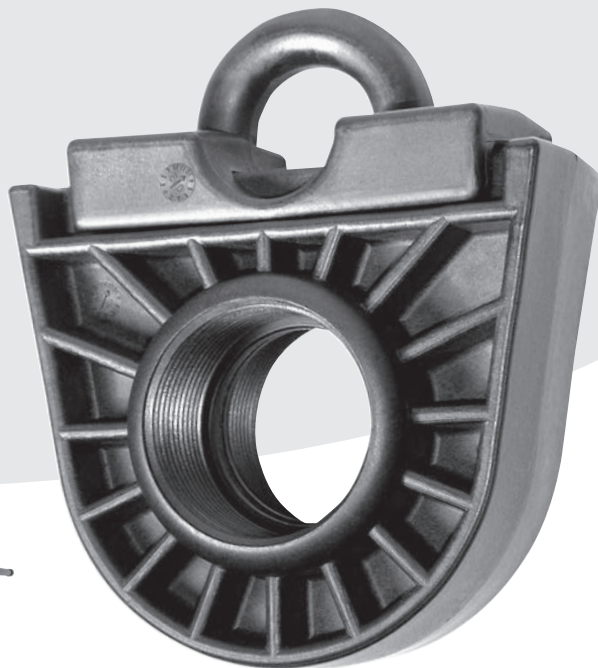

There when you need us most

EZ-PULL QUICK DISCONNECT

EZ-Pull

Imagine never having to squeeze into a riser, or stick your head into a septic tank, just to work on the pump.

With the patented EZ-Pull Quick Disconnect, you can quickly and easily pull or install a pump, in any type of tank, safely above ground.

Features and Benefits

- The combination of a two-piece tapered connection, along with a compressed o-ring, provides you with a watertight seal.
- Made from glass filled thermoplastic, so you won't have to worry about strength or corrosion.
- Available with 1.25", 1.5" or 2" FPT connections.
- Making life even simpler, the optional **EZ-Puller** allows you to effortlessly remove the EZ-Pull, no matter how deep down it is.