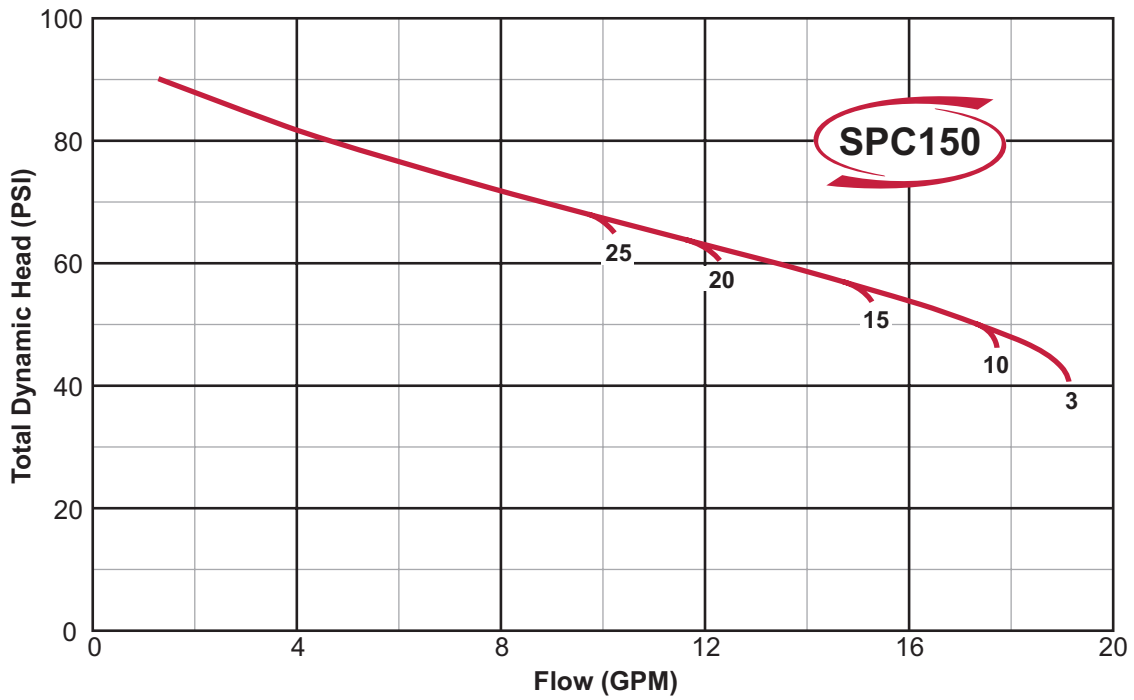

The quality and performance you expect, along with industry best lead times and personalized service, only from Webtrol!

Features and Benefits

- 304 stainless steel pump
- Close coupled design
- Centerline discharge
- Non-overloading motor rated for continuous duty
- High operating efficiency
- Back pullout design for ease of servicing
- Mechanical seal for maximum reliability

Performance

HP Range: .75 & 1.5 HP, 60Hz

Capacities to 19 GPM

Pressures to 90 PSI

Temperatures to 113 °F

There when you need us most

SP Series

SP SERIES FAMILY CURVES

There when you need us most

SP SERIES GROUP CURVES

SPSeries

SP Series

SP SERIES FAMILY CURVES Pump and Motor Dimensions

| Model No. | Discharge / Suction/Imp. (inch-NPTF) | "A" Dimension | Single Phase Unit Weight (lbs.) | | Three Phase Unit Weight (lbs.) | |
|-----------|--------------------------------------|---------------|---------------------------------|------|--------------------------------|------|
| | | | ODP | TEFC | ODP | TEFC |
| SPC75 | 1" x 1.25" x 4.5" | 15.125" | 37 | 41 | 39 | 43 |
| SPC150 | 1" x 1.25" x 5.1875" | 15.5625" | 42 | 46 | 44 | 48 |