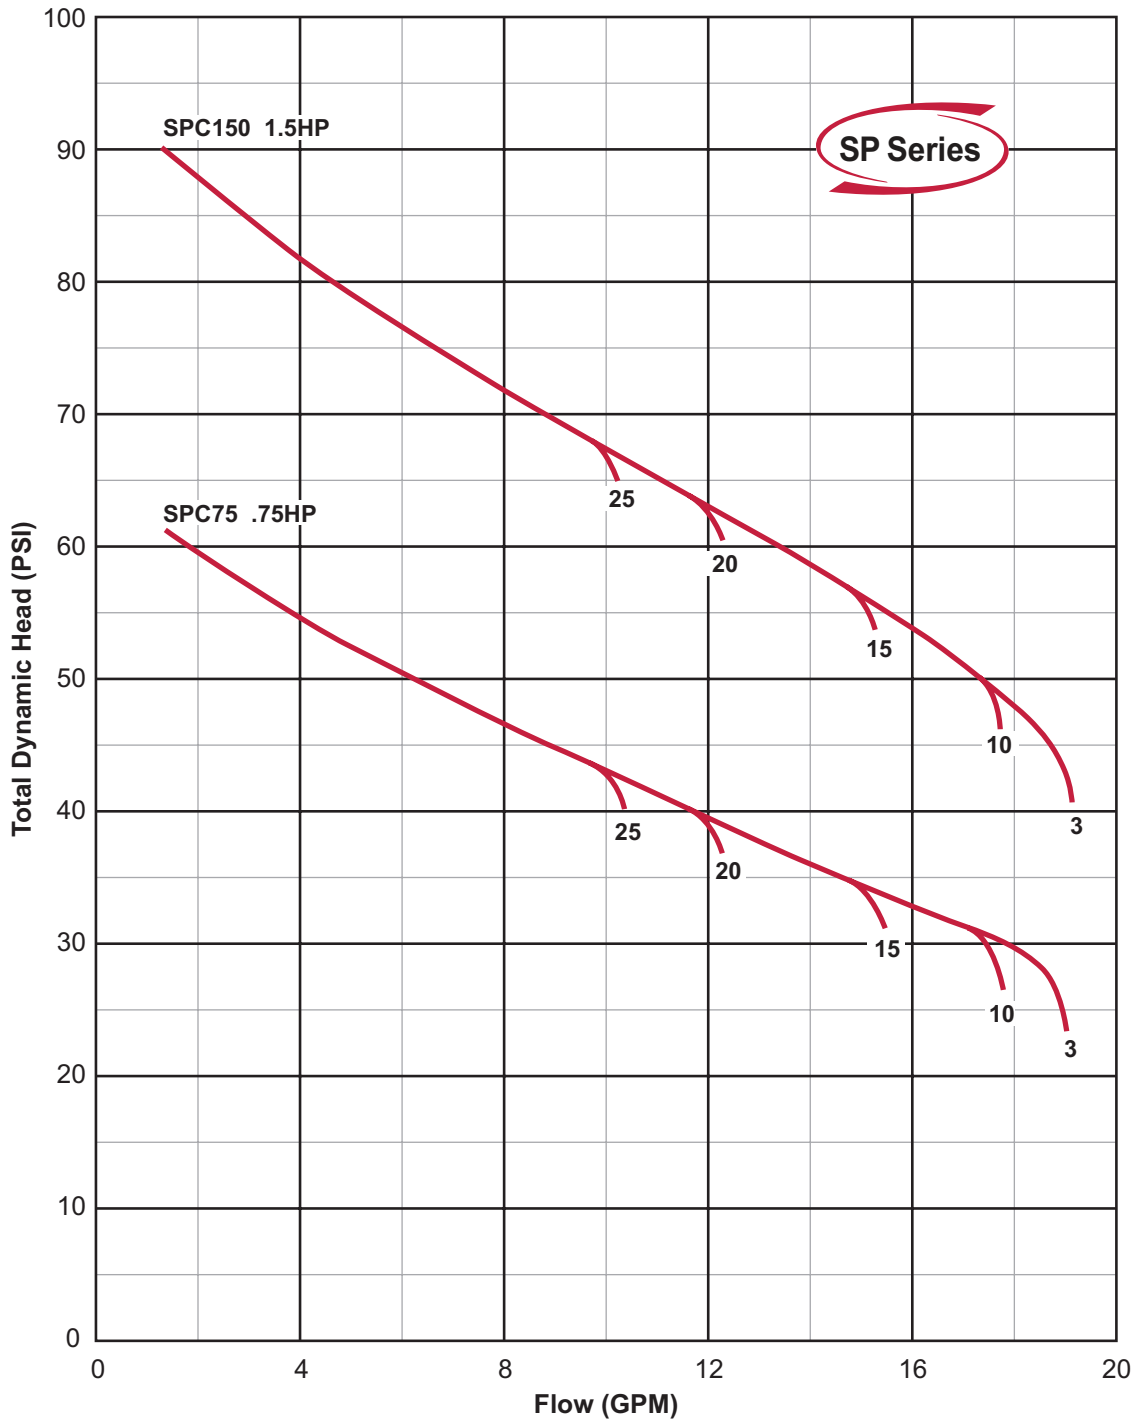

Performance

HP Range: .75 & 1.5 HP, 60Hz

Capacities to 19 GPM

Pressures to 90 PSI

Temperatures to 113 °F

There when you need us most

SP Series

SP SERIES FAMILY CURVES

There when you need us most

SP SERIES GROUP CURVES

SPSeries

SP Series

SP SERIES FAMILY CURVES Pump and Motor Dimensions

| Model No. | Discharge / Suction/Imp. (inch-NPTF) | "A" Dimension | Single Phase Unit Weight (lbs.) | | Three Phase Unit Weight (lbs.) | |
|-----------|--------------------------------------|---------------|---------------------------------|------|--------------------------------|------|
| | | | ODP | TEFC | ODP | TEFC |
| SPC75 | 1" x 1.25" x 4.5" | 15.125" | 37 | 41 | 39 | 43 |
| SPC150 | 1" x 1.25" x 5.1875" | 15.5625" | 42 | 46 | 44 | 48 |