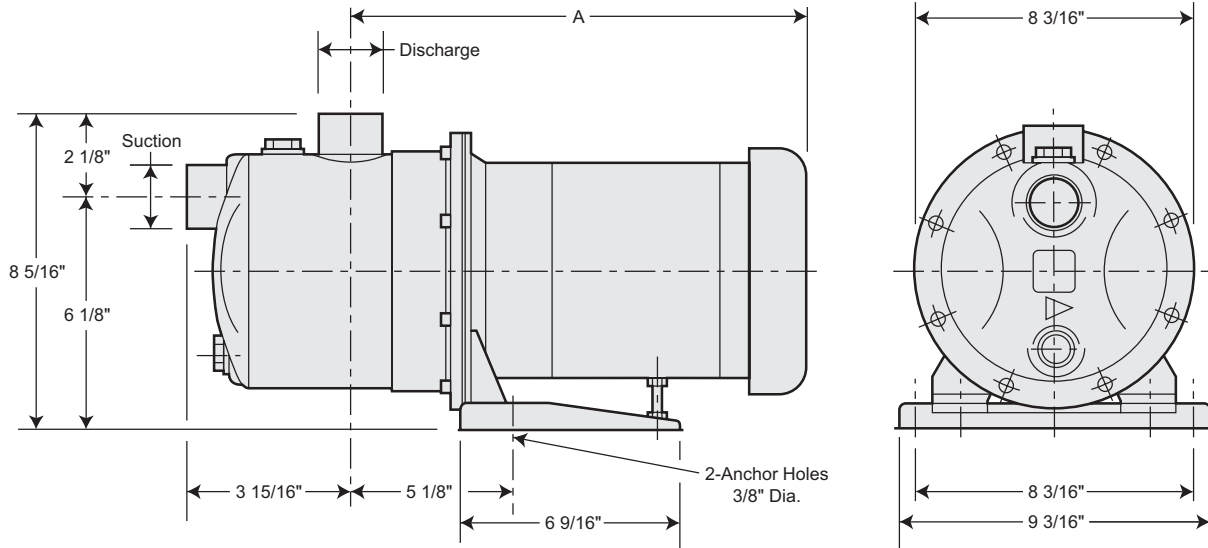

There when you need us most

SP SERIES GROUP CURVES

SPSeries

SP Series

SP SERIES FAMILY CURVES Pump and Motor Dimensions

| Model No. | Discharge / Suction/Imp. (inch-NPTF) | "A" Dimension | Single Phase Unit Weight (lbs.) | | Three Phase Unit Weight (lbs.) | |
|-----------|--------------------------------------|---------------|---------------------------------|------|--------------------------------|------|
| | | | ODP | TEFC | ODP | TEFC |
| SPC75 | 1" x 1.25" x 4.5" | 15.125" | 37 | 41 | 39 | 43 |
| SPC150 | 1" x 1.25" x 5.1875" | 15.5625" | 42 | 46 | 44 | 48 |