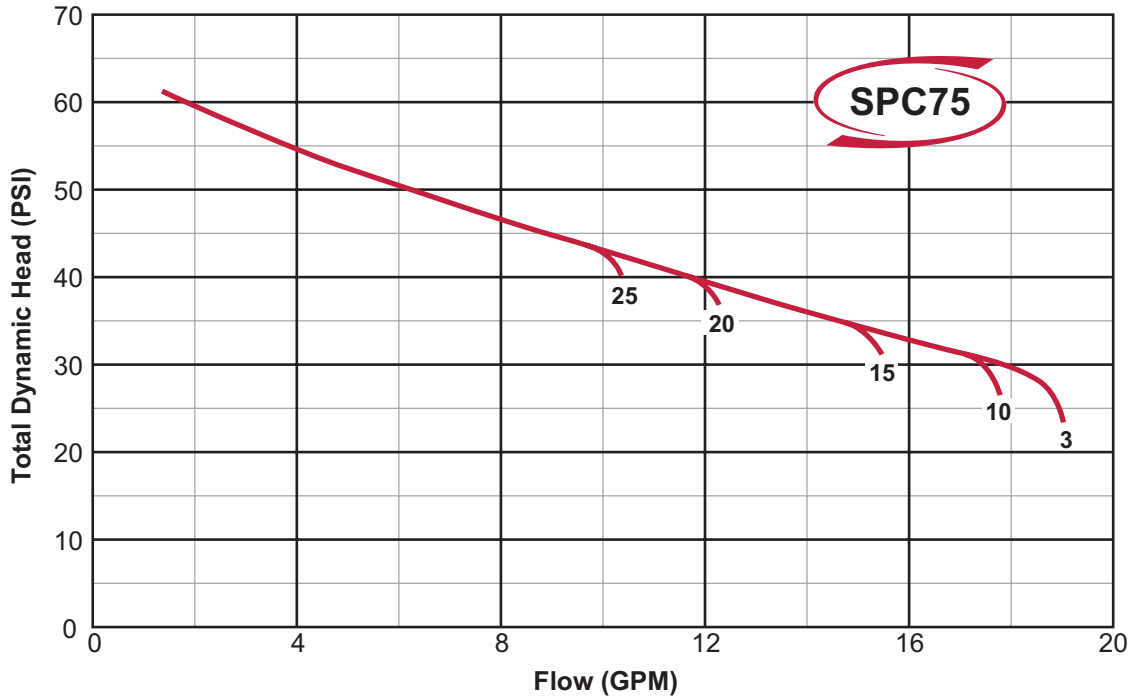

Performance

HP Range: .75 & 1.5 HP, 60Hz

Capacities to 19 GPM

Pressures to 90 PSI

Temperatures to 113 °F

There when you need us most

SP Series

SP SERIES FAMILY CURVES

There when you need us most

SP SERIES GROUP CURVES

SPSeries

SP Series

SP SERIES FAMILY CURVES Pump and Motor Dimensions

| Model No. | Discharge / Suction/Imp. (inch-NPTF) | "A" Dimension | Single Phase Unit Weight (lbs.) | | Three Phase Unit Weight (lbs.) | |
|-----------|--------------------------------------|---------------|---------------------------------|------|--------------------------------|------|
| | | | ODP | TEFC | ODP | TEFC |
| SPC75 | 1" x 1.25" x 4.5" | 15.125" | 37 | 41 | 39 | 43 |
| SPC150 | 1" x 1.25" x 5.1875" | 15.5625" | 42 | 46 | 44 | 48 |