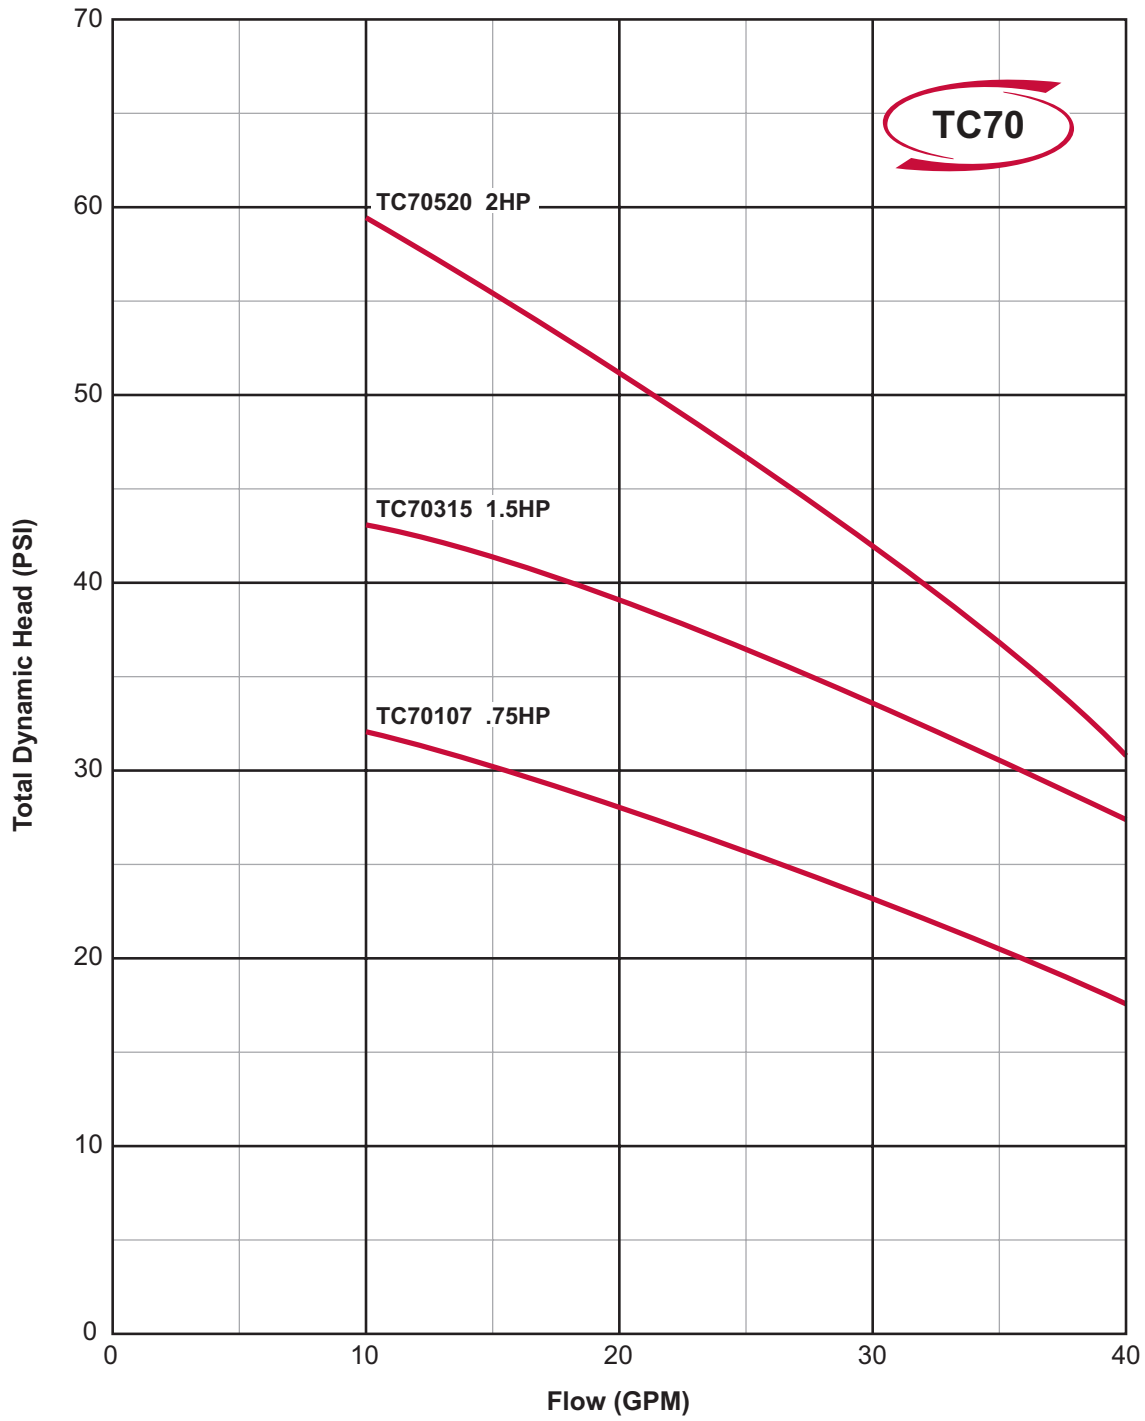

TC Series

TC SERIES FAMILY CURVES

CONSTRUCTION MATERIALS	
Part	Material
Casing	304 SS
Impeller	304 SS
Shaft	Stainless
Mechanical Seal	Carbon/Ceramic Viton™

There when you need us most

TC SERIES GROUP CURVES

TC Series

TC Series

TC SERIES GROUP CURVES

There when you need us most

TC SERIES GROUP CURVES

TC Series

TC Series

TC SERIES CENTRIFUGAL Pump and Motor Dimensions

Model No.	Discharge / Suction/Imp. (inch-NPTF)	"A" Dimension	Single Phase Unit Weight (lbs.)		Three Phase Unit Weight (lbs.)	
			ODP	TEFC	ODP	TEFC
TC70107	1" x 1.25" x 4.5"	13.125"	36	41	31	31
TC70315	1" x 1.25" x 5.1875"	13.5625"	47	50	39	39
TC70520	1" x 1.25" x 6.1875"	14.4375"	51	58	44	48
TC120110	1" x 1.25" x 4.5"	13.5625"	41	46	33	32
TC120315	1" x 1.25" x 5.1875"	13.5625"	47	50	39	39
TC120530	1" x 1.25" x 6.1875"	14.4375"	59	66	51	60
TC200115	1" x 1.25" x 4.5"	13.5625"	47	50	39	39
TC200330	1" x 1.25" x 5.1875"	14.4375"	58	65	50	59
TC200530	1" x 1.25" x 6.1875"	14.4375"	58	65	50	59