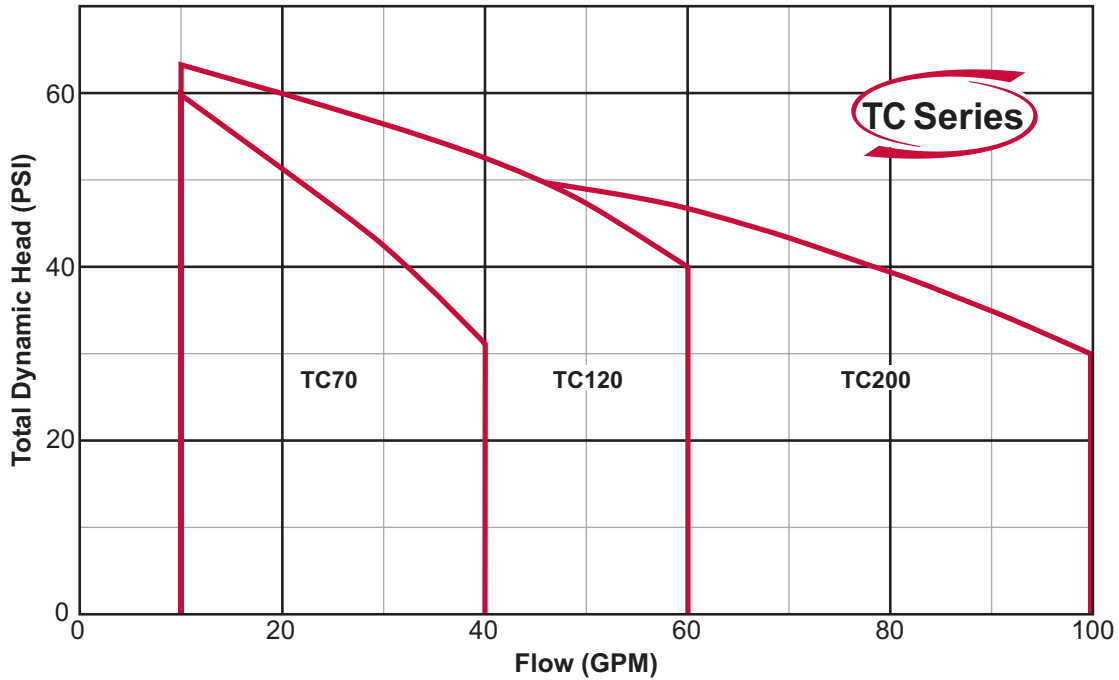

TC Series

TC SERIES FAMILY CURVES

CONSTRUCTION MATERIALS	
Part	Material
Casing	304 SS
Impeller	304 SS
Shaft	Stainless
Mechanical Seal	Carbon/Ceramic Viton™

There when you need us most

TC SERIES GROUP CURVES