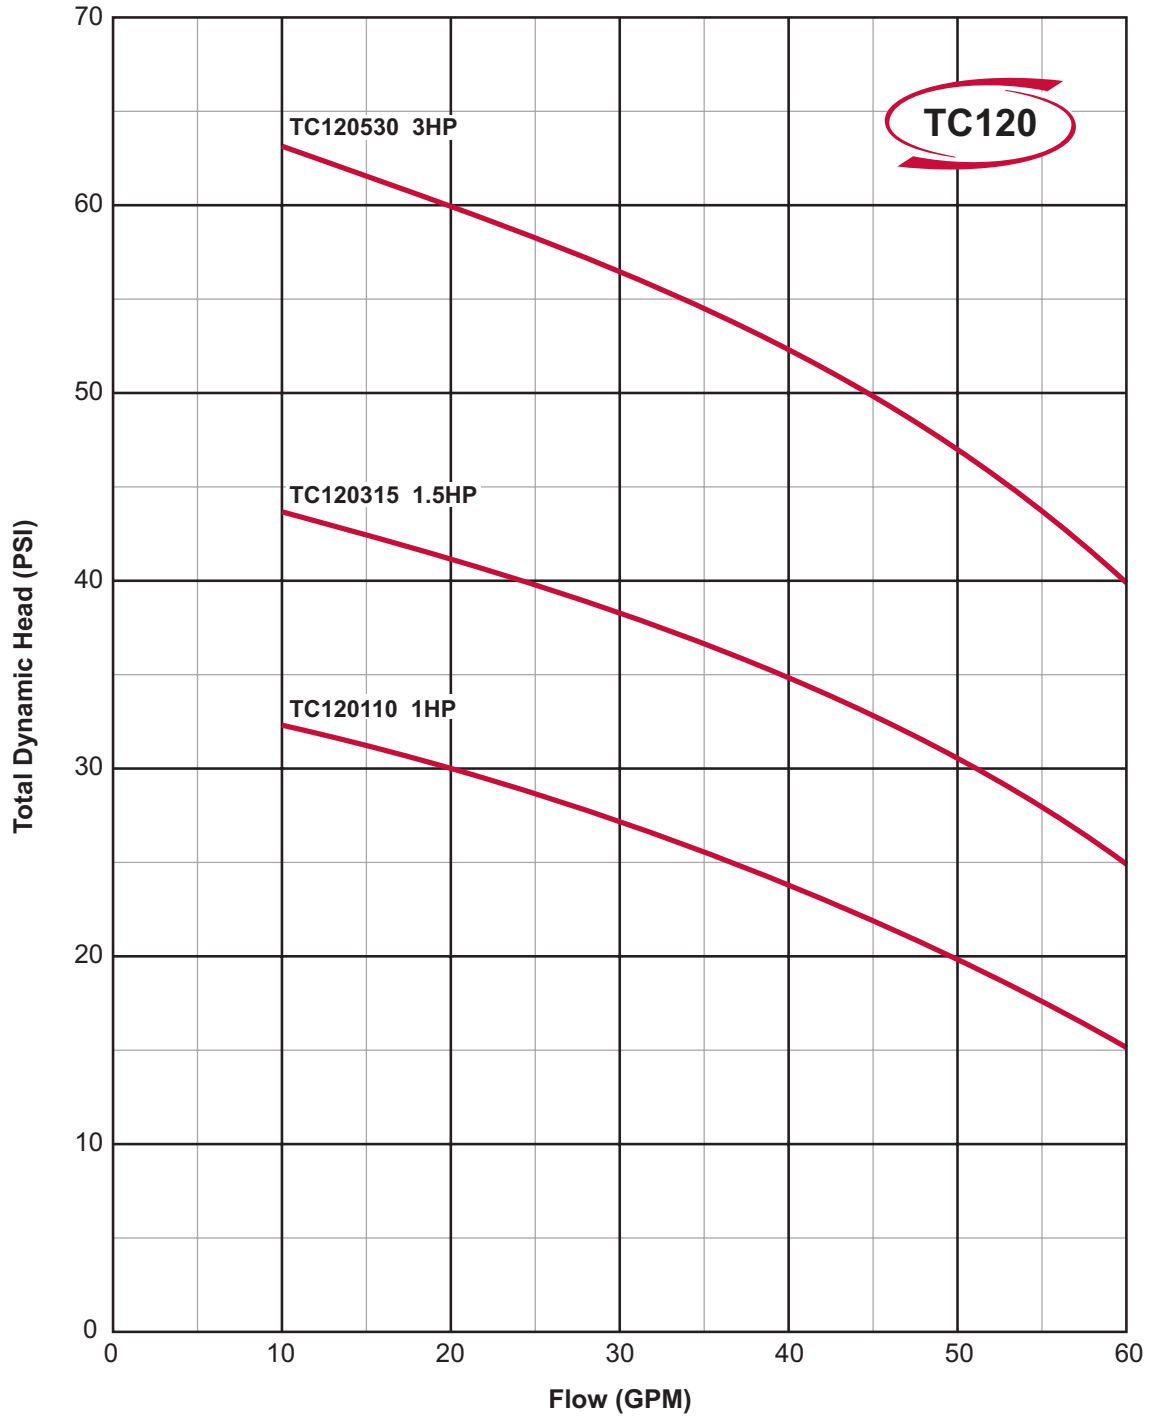

TC Series

TC SERIES FAMILY CURVES

CONSTRUCTION MATERIALS	
Part	Material
Casing	304 SS
Impeller	304 SS
Shaft	Stainless
Mechanical Seal	Carbon/Ceramic Viton™

There when you need us most

TC SERIES GROUP CURVES

TC Series

TC Series

TC SERIES GROUP CURVES

There when you need us most

TC SERIES GROUP CURVES

TC Series

TC Series

TC SERIES CENTRIFUGAL Pump and Motor Dimensions

Model No.	Discharge / Suction/Imp. (inch-NPTF)	"A" Dimension	Single Phase Unit Weight (lbs.)		Three Phase Unit Weight (lbs.)	
			ODP	TEFC	ODP	TEFC
TC70107	1" x 1.25" x 4.5"	13.125"	36	41	31	31
TC70315	1" x 1.25" x 5.1875"	13.5625"	47	50	39	39
TC70520	1" x 1.25" x 6.1875"	14.4375"	51	58	44	48
TC120110	1" x 1.25" x 4.5"	13.5625"	41	46	33	32
TC120315	1" x 1.25" x 5.1875"	13.5625"	47	50	39	39
TC120530	1" x 1.25" x 6.1875"	14.4375"	59	66	51	60
TC200115	1" x 1.25" x 4.5"	13.5625"	47	50	39	39
TC200330	1" x 1.25" x 5.1875"	14.4375"	58	65	50	59
TC200530	1" x 1.25" x 6.1875"	14.4375"	58	65	50	59