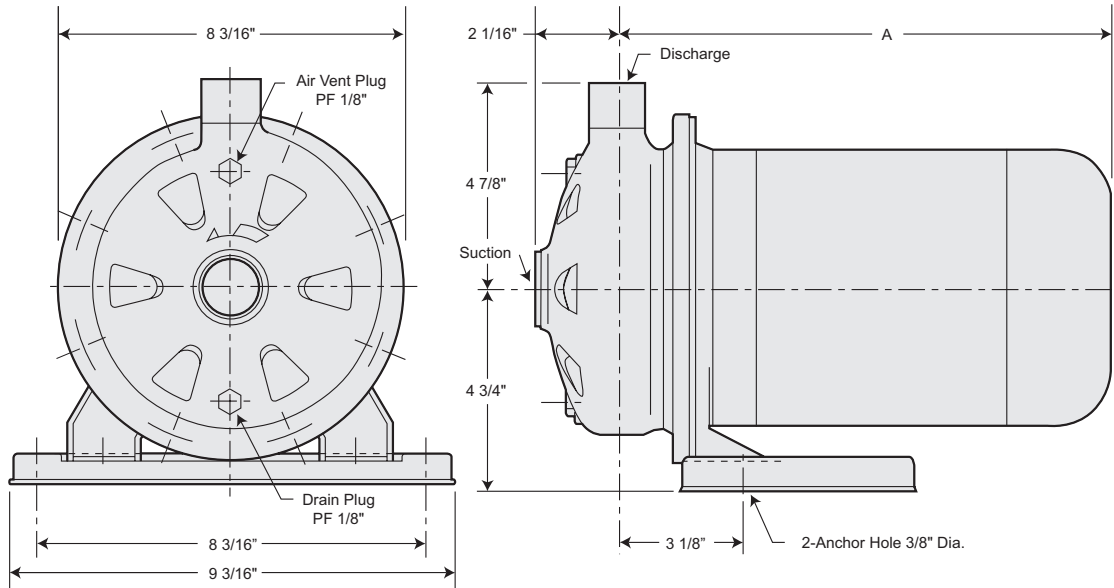

TC Series

TC Series

TC SERIES GROUP CURVES

There when you need us most

TC SERIES GROUP CURVES

TC Series

TC Series

TC SERIES CENTRIFUGAL Pump and Motor Dimensions

Model No.	Discharge / Suction/Imp. (inch-NPTF)	"A" Dimension	Single Phase Unit Weight (lbs.)		Three Phase Unit Weight (lbs.)	
			ODP	TEFC	ODP	TEFC
TC70107	1" x 1.25" x 4.5"	13.125"	36	41	31	31
TC70315	1" x 1.25" x 5.1875"	13.5625"	47	50	39	39
TC70520	1" x 1.25" x 6.1875"	14.4375"	51	58	44	48
TC120110	1" x 1.25" x 4.5"	13.5625"	41	46	33	32
TC120315	1" x 1.25" x 5.1875"	13.5625"	47	50	39	39
TC120530	1" x 1.25" x 6.1875"	14.4375"	59	66	51	60
TC200115	1" x 1.25" x 4.5"	13.5625"	47	50	39	39
TC200330	1" x 1.25" x 5.1875"	14.4375"	58	65	50	59
TC200530	1" x 1.25" x 6.1875"	14.4375"	58	65	50	59